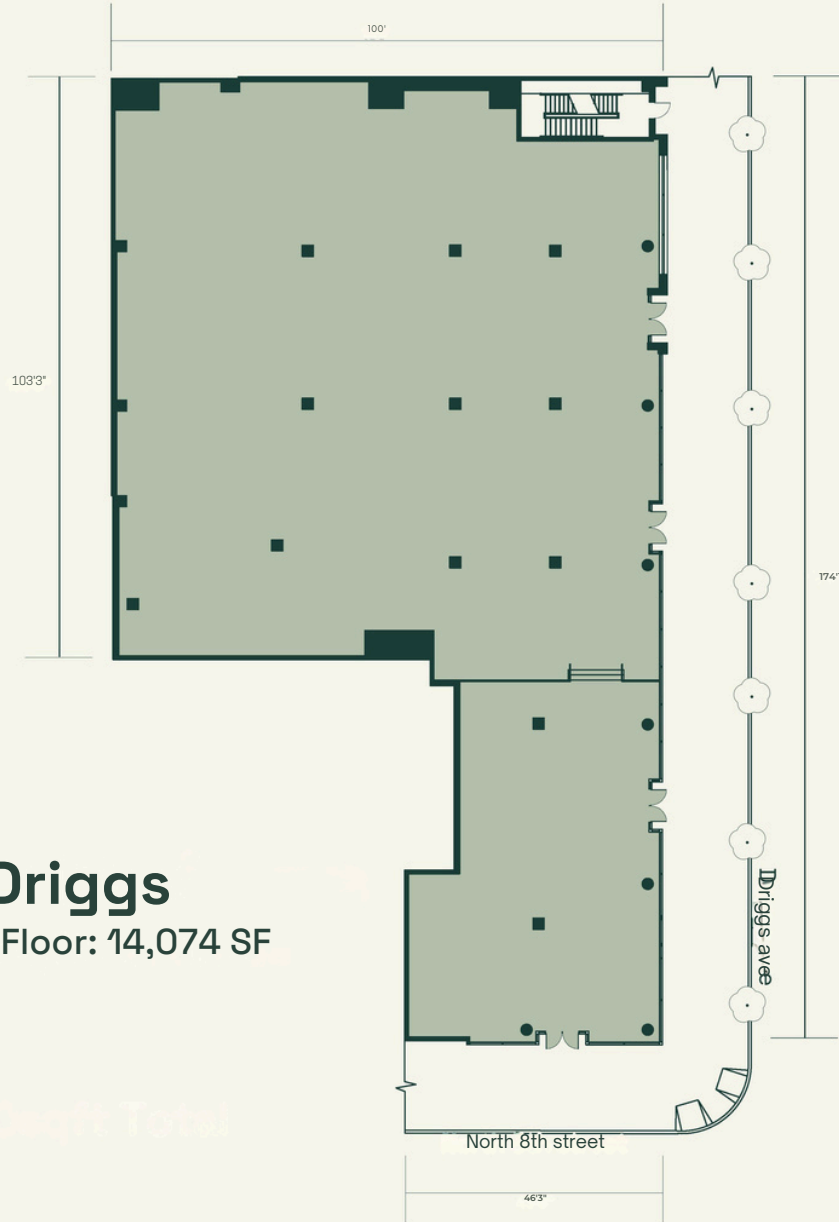

510 Driggs

Ground Floor: 14,074 SF

14,318 SF

Total : 28,138 SF

Lower Level: 14,064 SF

14,318 SF