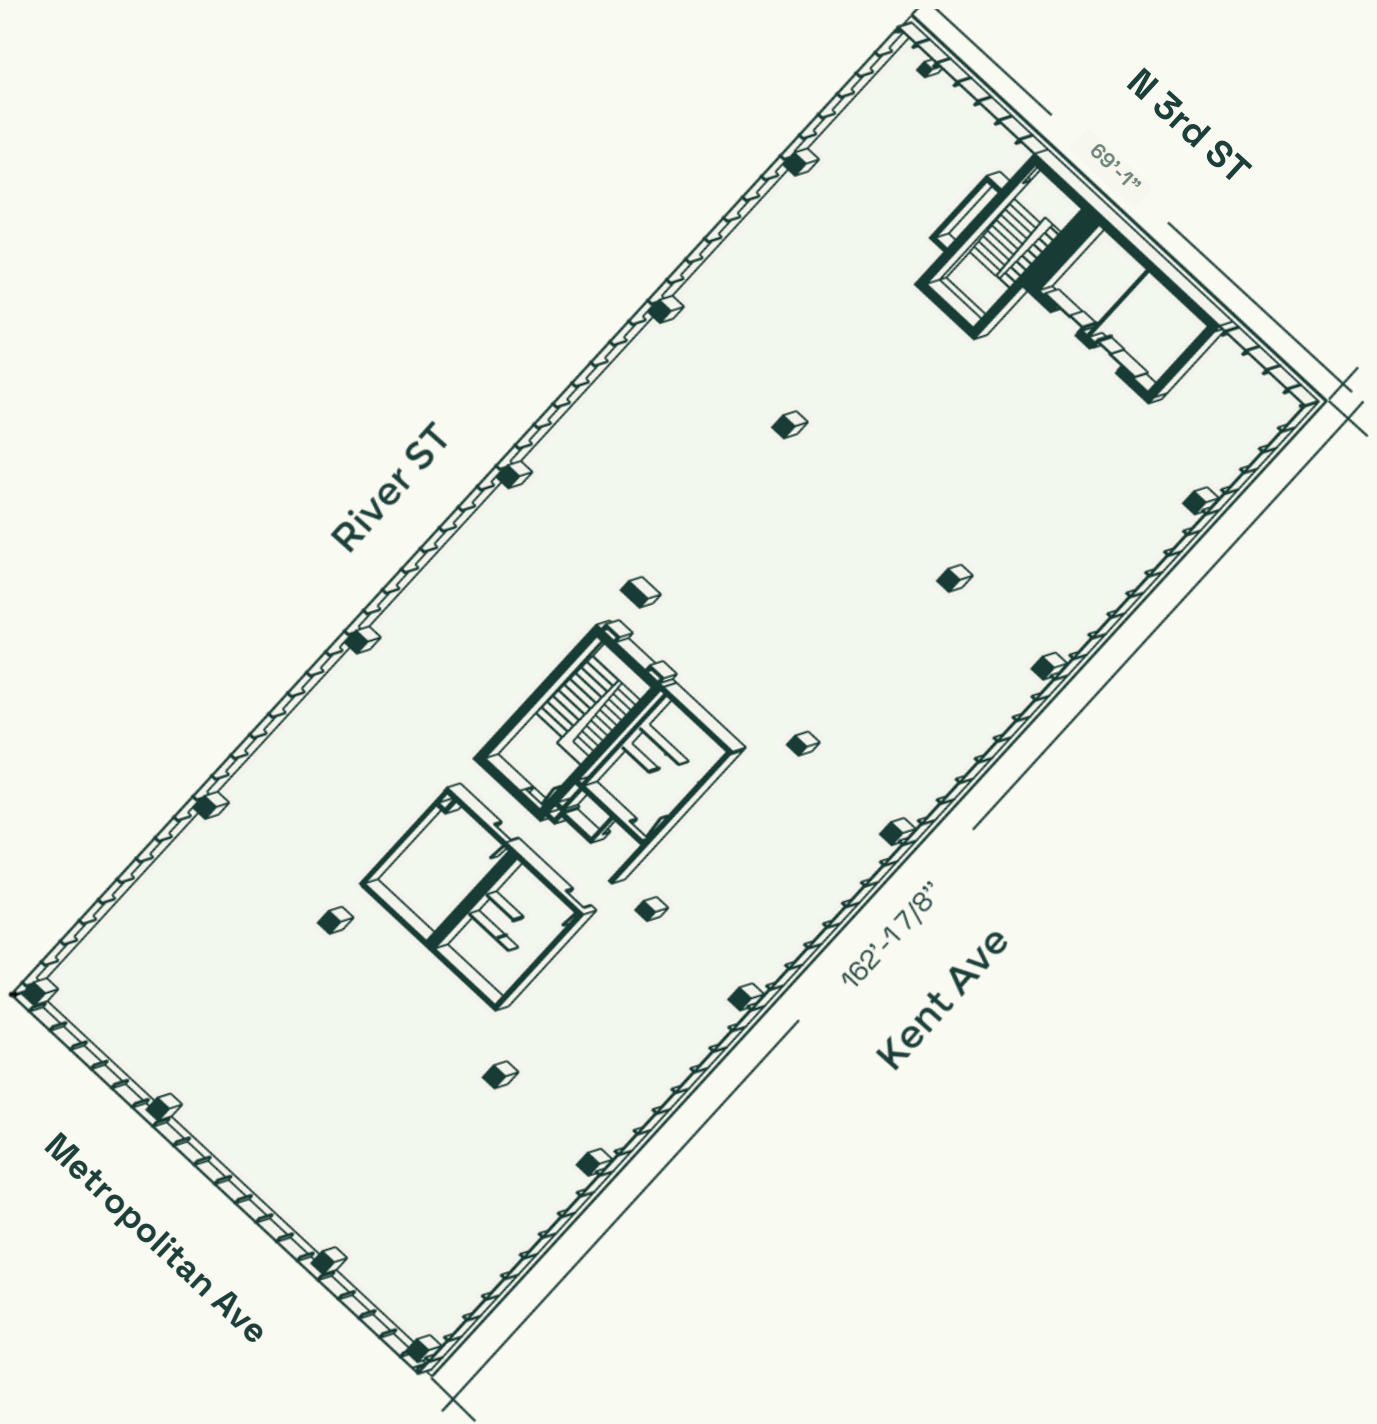

200 Kent Ave

4th Floor

6,482 SF

200 Kent Ave

5th Floor
12,932 SF