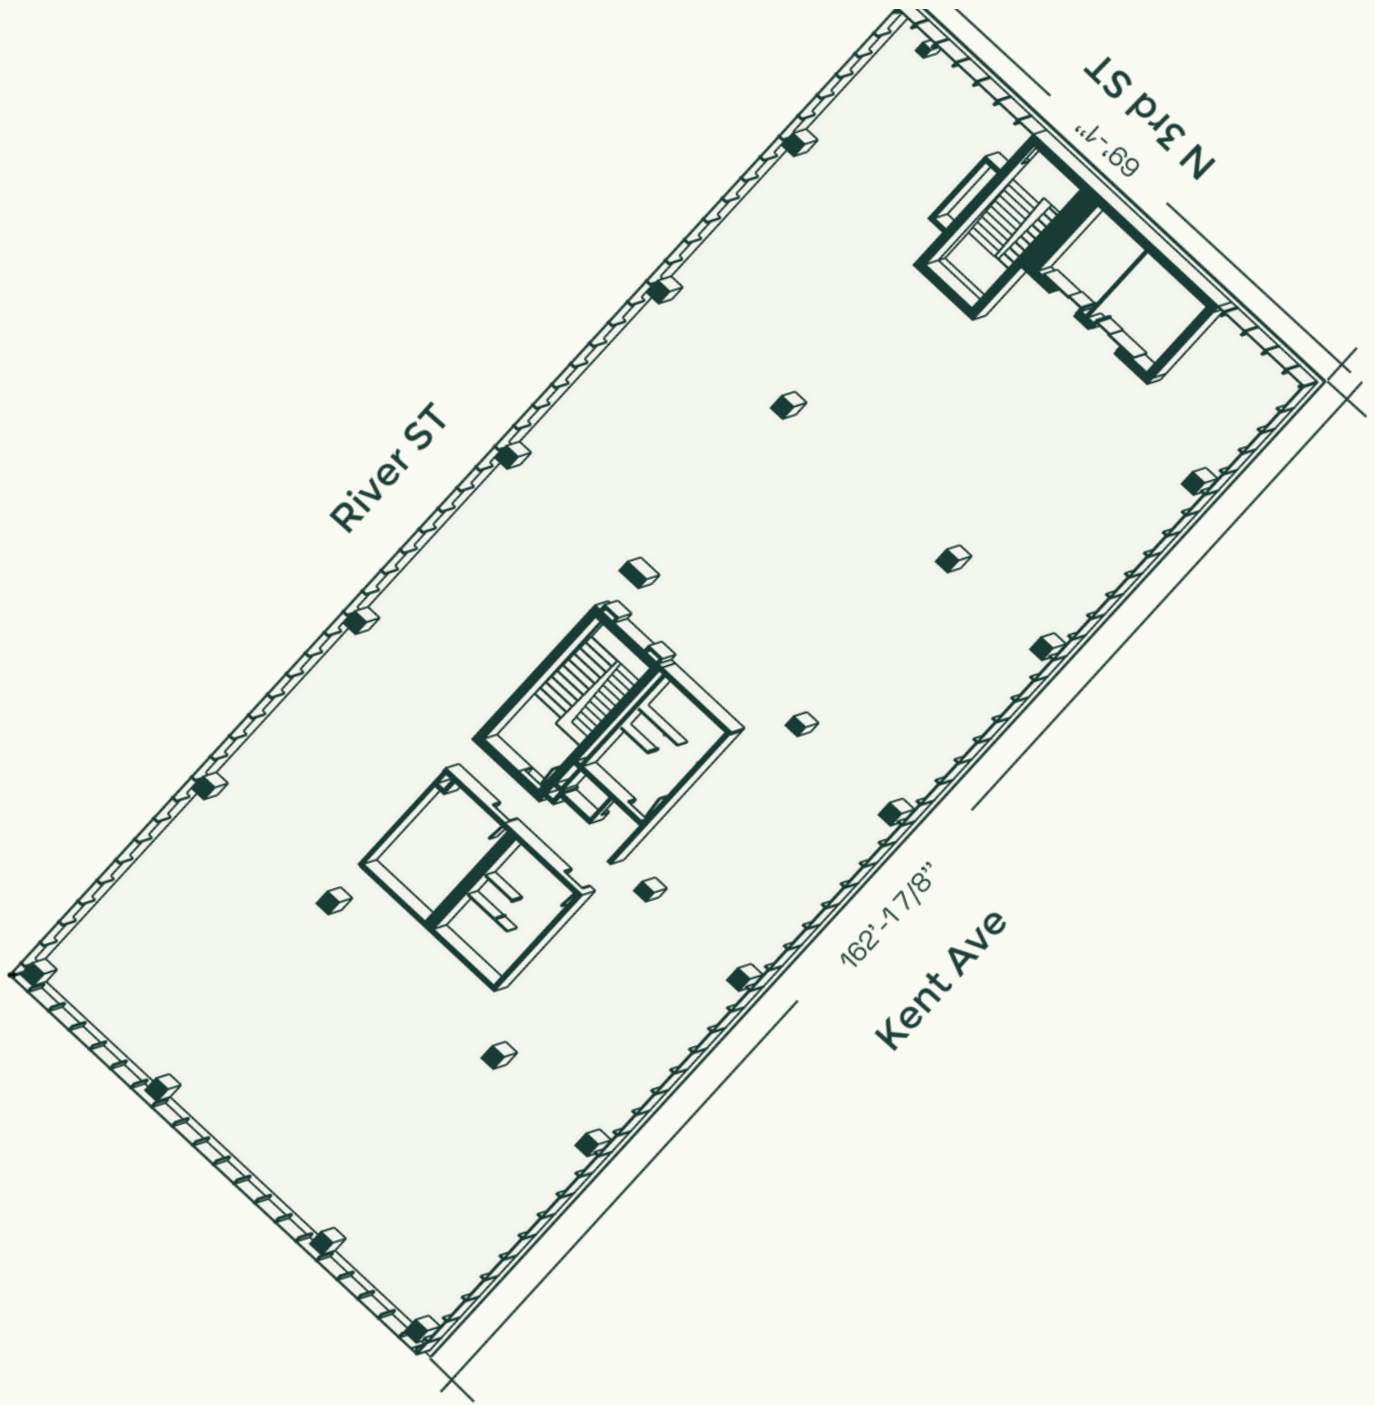

200 Kent Ave

4th Floor
6,482 SF

200 Kent Ave

5th Floor
12,932 SF